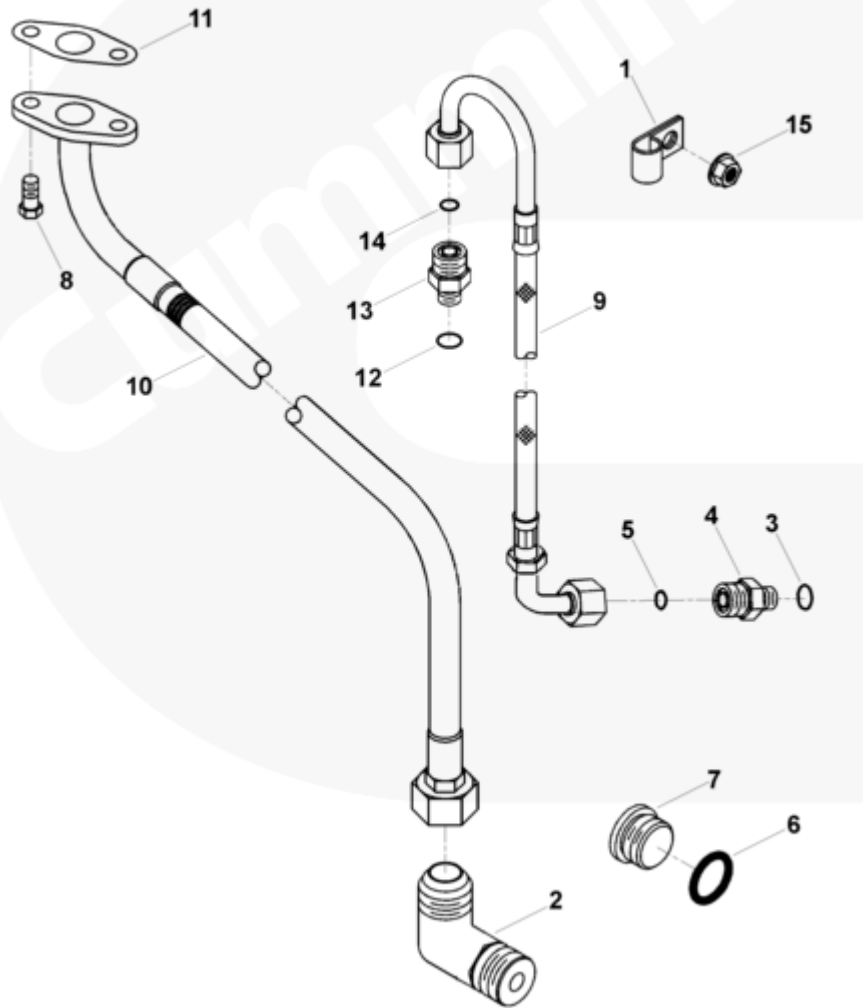

©Cummins Inc

tp203gl

[SMALL](#) | [MEDIUM](#) | [LARGE](#)

Cart	Ref No	Part Number	Part Description	Required	Remarks
View My Cart					
		TP2804-03	Turbocharger Plumbing		Turbocharger Plumbing...(More)

					Turbocharger Location: Rear
					Mount
					Exhaust Outlet Location:
					Side Out
					Engine Aspiration: Sea Water
					Aftercooled
					Turbo C/L Vert from Crank
					C/L: 510.14mm (20.08")
					Turbo C/L (Ref RFOB):
					141.00mm (5.55")
					Oil Supply Line Type: O Ring
					Face Seal
					Int Manifold Air Inlet
					Location: Side
<input type="checkbox"/>	1	68425	Clip	1	
<input type="checkbox"/>	2	3003093	Male Adapter Elbow	1	
<input type="checkbox"/>		3081950	Male Union	1	1 - 14 x 3/4 - 16
<input type="checkbox"/>	3	3037537	O-Ring Seal	1	
	4	3085824	Male Union	1	Service as 3081950
<input type="checkbox"/>	5	3922794	O-Ring Seal	1	
<input type="checkbox"/>		3202101	Threaded Plug	1	1 1/16 - 12 UNF
<input type="checkbox"/>	6	3046943	O-Ring Seal	1	
	7	3050897	Threaded Plug	1	
<input type="checkbox"/>	8	3034836	Hexagon Head Cap Screw	2	M10 x 1.50 x 30
<input type="checkbox"/>	9	3417698	Flexible Hose	1	
<input type="checkbox"/>	10	3417699	Turbocharger Oil Drain Connection	1	
<input type="checkbox"/>	11	3519763	Turbocharger Gasket	1	
<input type="checkbox"/>		3090400	Male Union	1	
<input type="checkbox"/>	12	3679139	O-Ring Seal	1	

	13	3090419	Male Union	1	
<input type="checkbox"/>	14	3922794	O-Ring Seal	1	
<input type="checkbox"/>	15	3900589	Hexagon Flange Nut	1	M8 X 1.25

© 2019 Cummins Inc., Box 3005, Columbus, IN 47202-3005 U.S.A.
Terms of Use and Disclaimers | Recommended System Requirements
Need Assistance? Please click on the Contact Us button in the top right corner of any page.